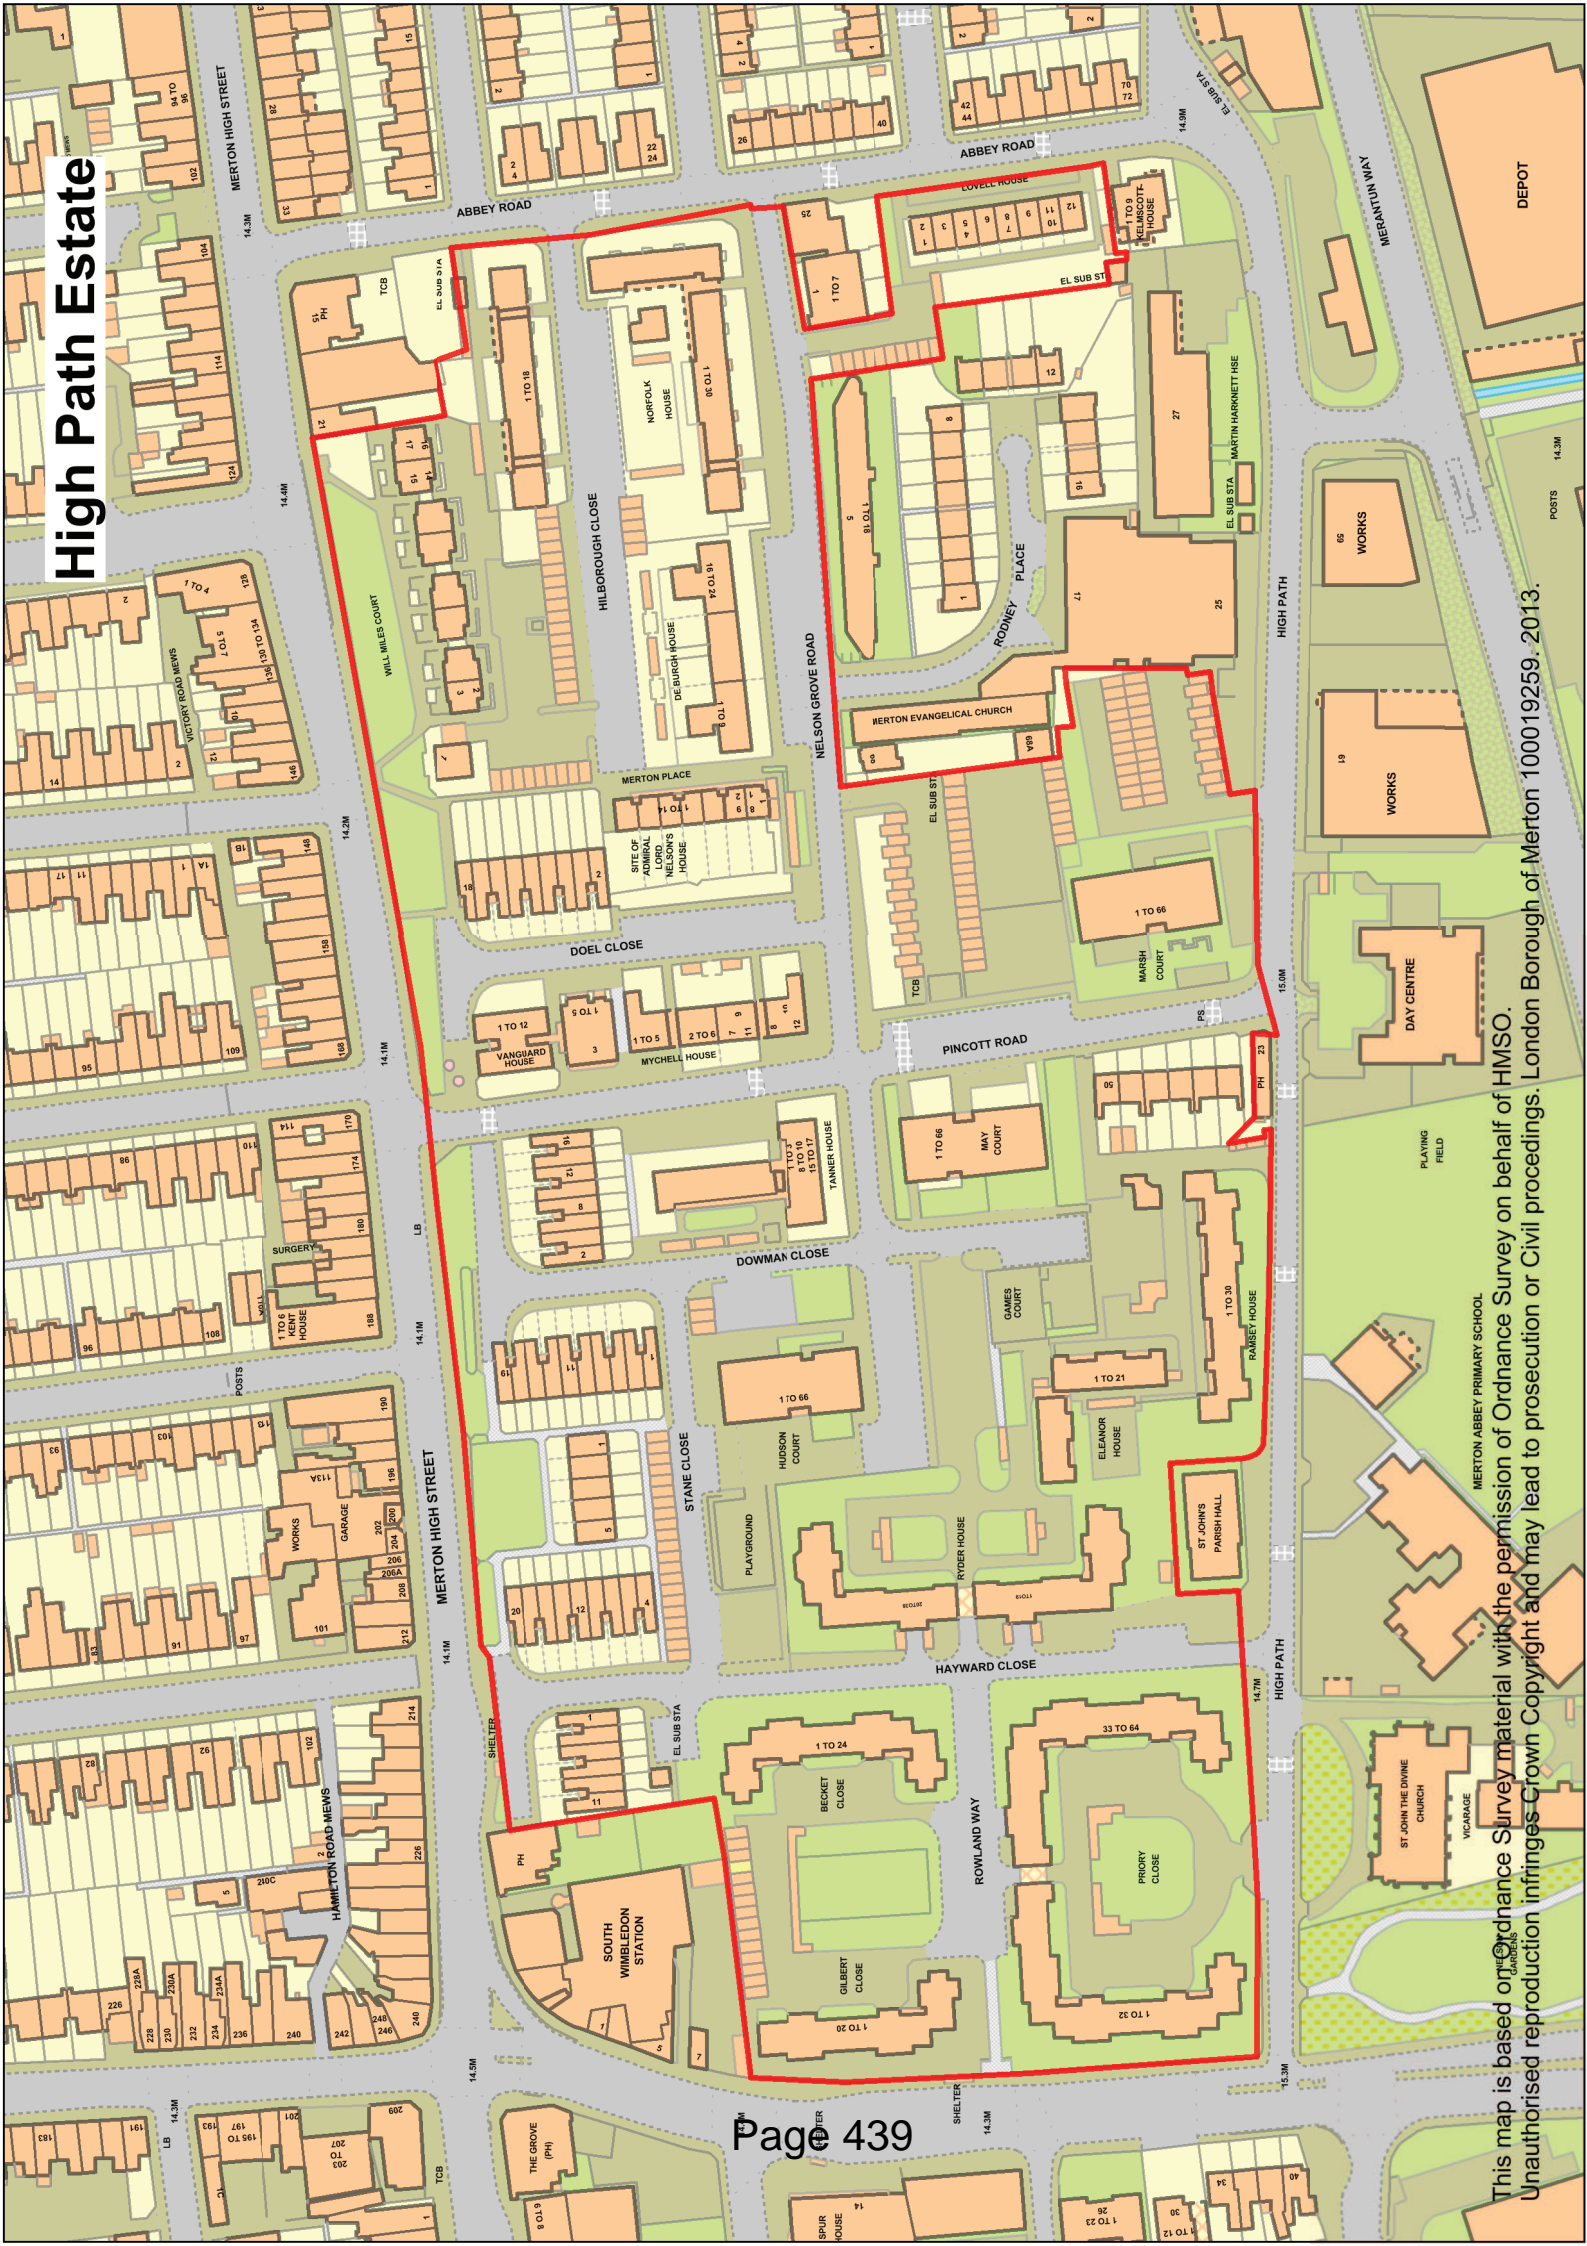

High Path Estate

Ravensbury Estate

This map is based on Ordnance Survey material with the permission of Ordnance Survey on behalf of HMSO. Unauthorised reproduction infringes Crown Copyright and may lead to prosecution or Civil proceedings. London Borough of Merton 1000192559, 2013.